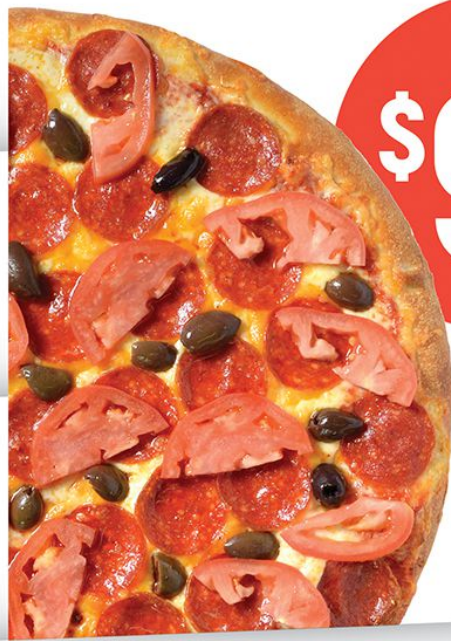

$9⁹⁹

TUL

AVAILABLE IN
REGULAR OR
THIN CRUST

4 MEDIUM 2-TOPPING
4 Medium 2-Topping Pan Pizzas
+ FREE Cinnamon Sticks