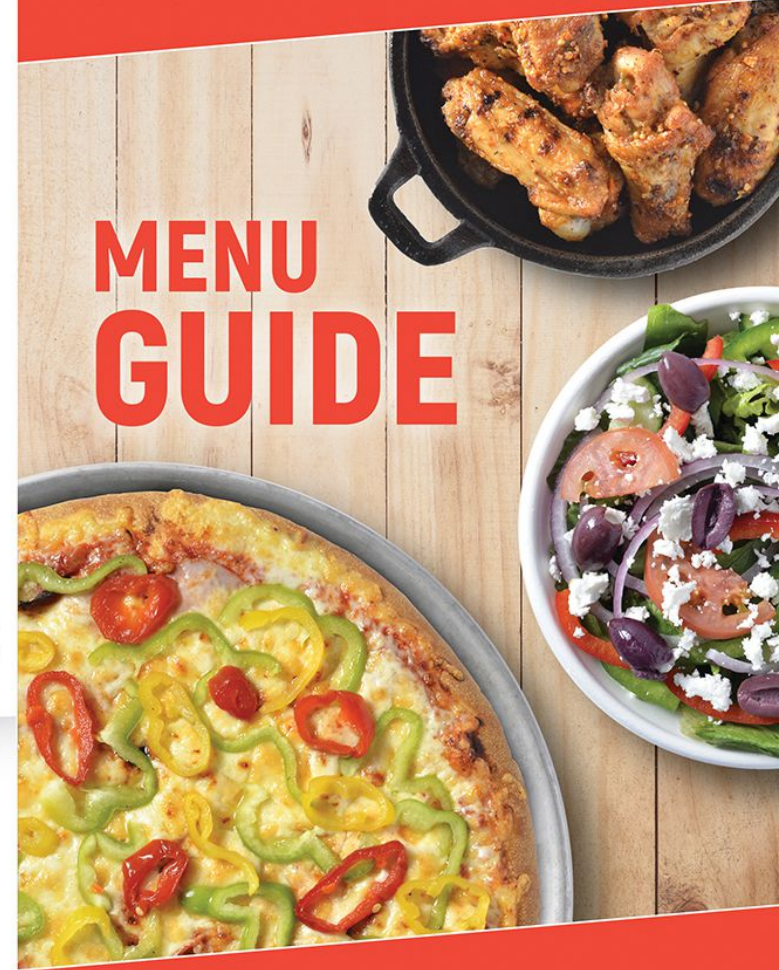

MENU GUIDE

ORDER ONLINE

PIZZAHOTLINE.CA

417 3rd AVE ST, STONEWALL, MB

SUNDAY TO THURSDAY
11AM - 11PM

FRIDAY TO SATURDAY
11AM - 1AM